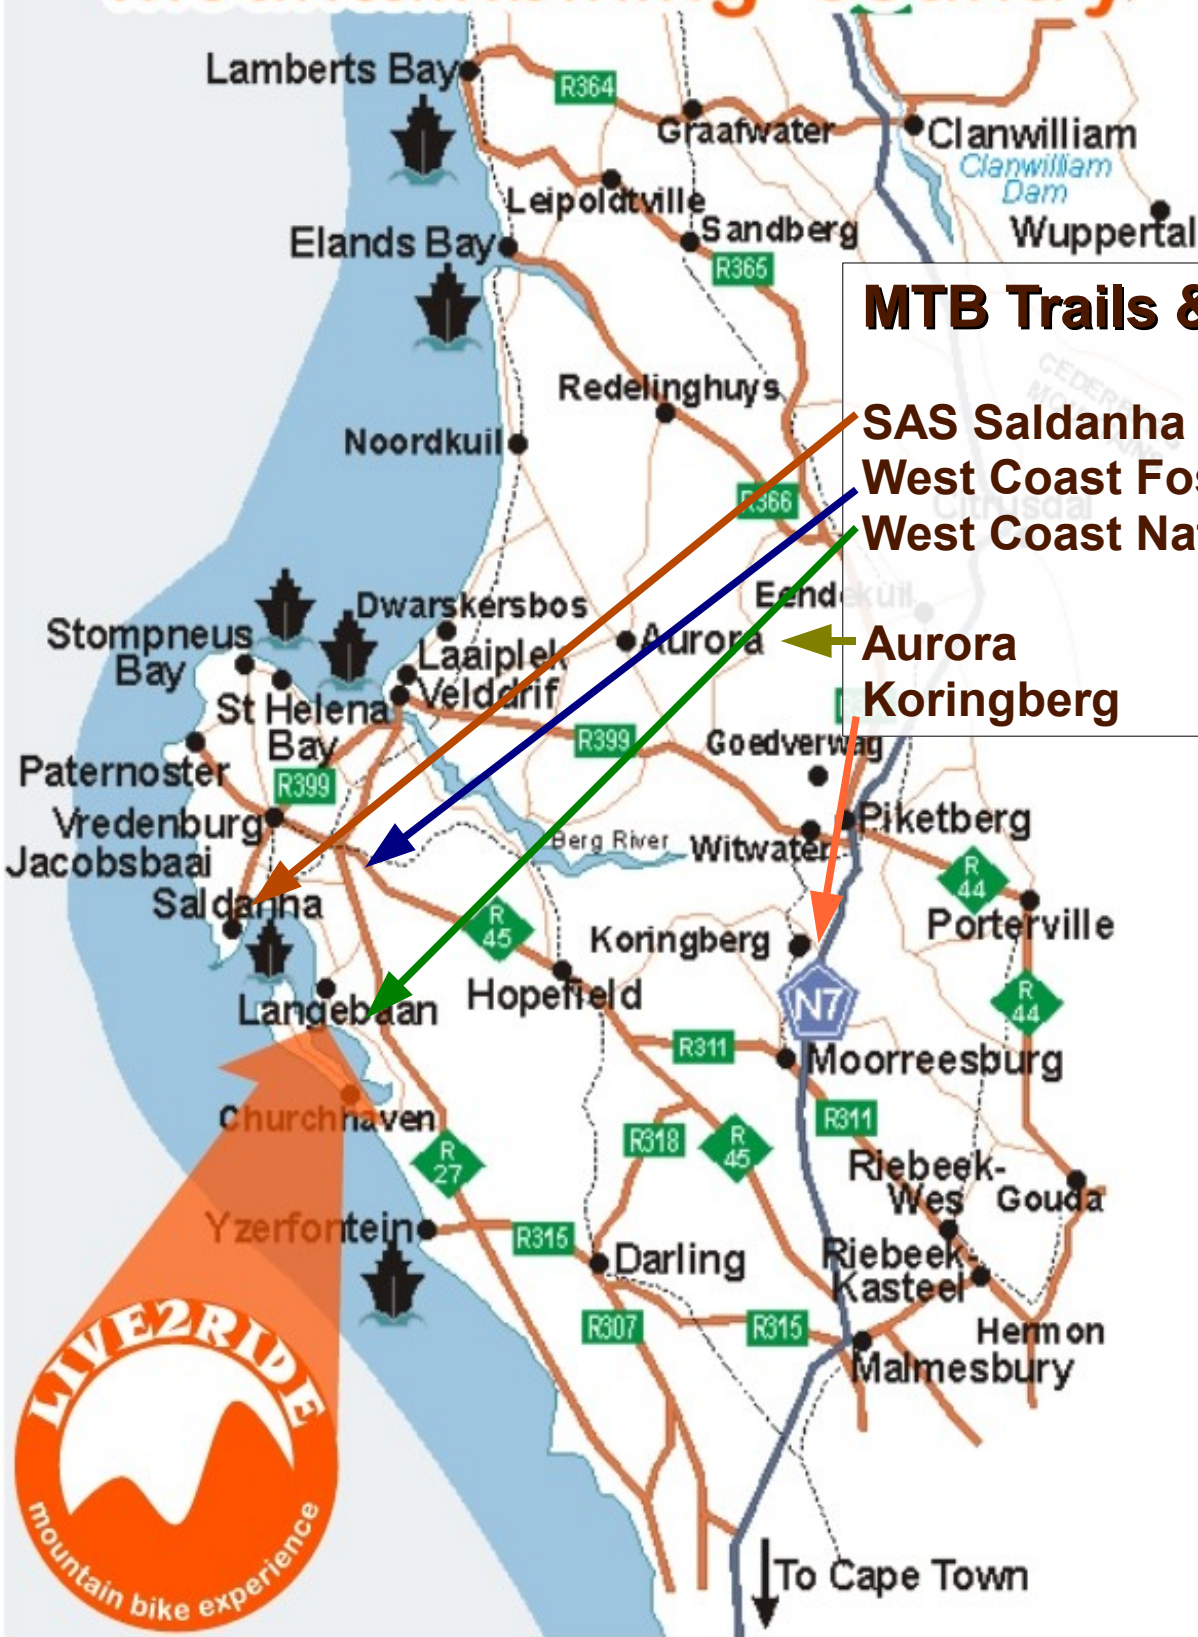

LIVE2RIDE

mountainbiking country

MTB Trails & Routes

- SAS Saldanha Reserve
- West Coast Fossil Park
- West Coast National Park
- Aurora
- Koringberg